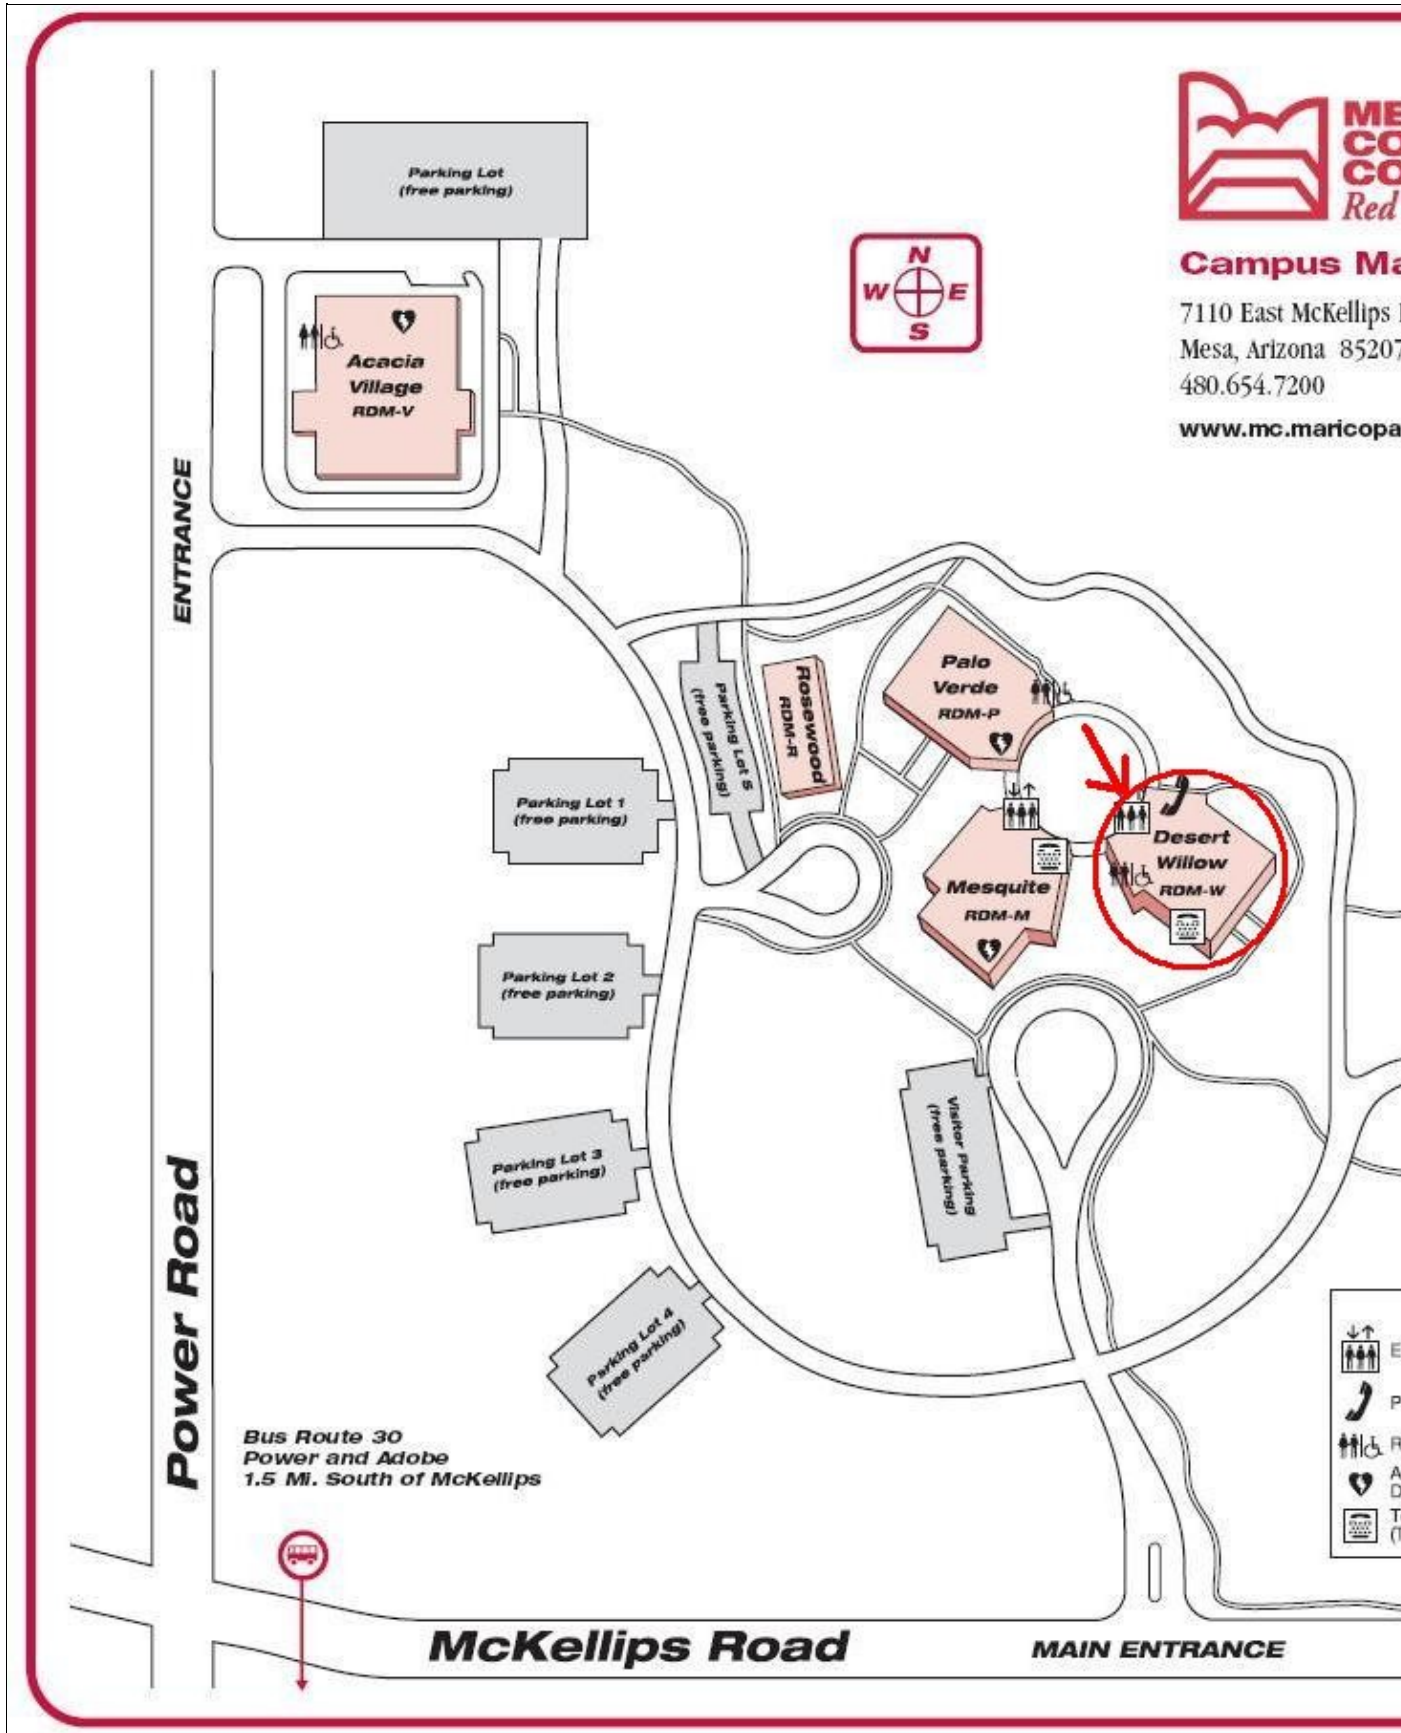

## MCC\_Red\_Mountain\_TSS\_Location

The Red Mountain TSS office is located in the Desert Willow building (circled in red below.)

To get to our office, enter the building through the main entrance (Northwest side, indicated by a red arrow below.) Walk through the Academic Computing area towards the back of the building. We are located in room DW142.

Please stop by during our [Hours of Operation](#)

**Campus Map**

7110 East McKellips  
Mesa, Arizona 85207  
480.654.7200

[www.mc.maricopa.edu](http://www.mc.maricopa.edu)

- ↑ ↓
- ♿
- ☎
- ♿
- ♥
- 📄